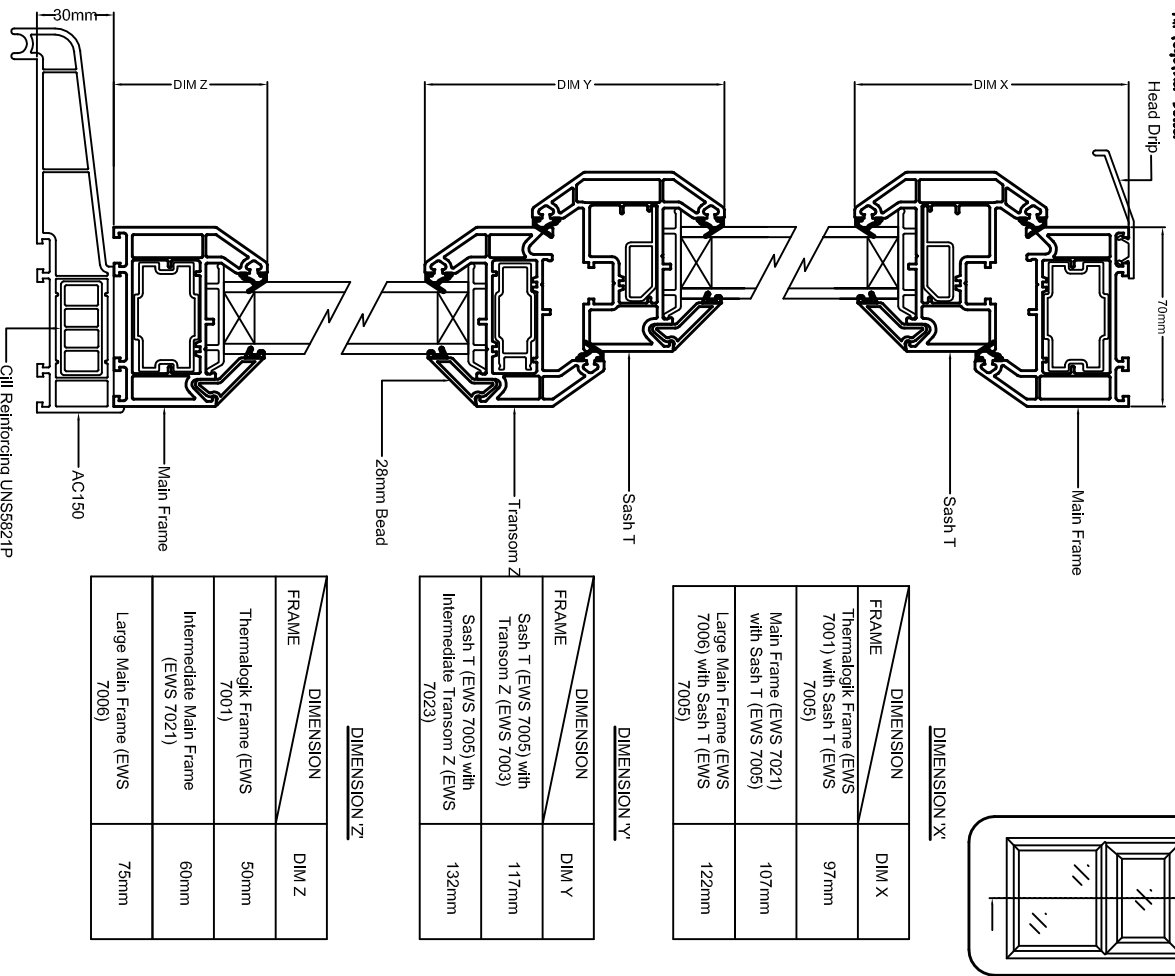

Outward Opening / Inward Glazed - Vertical Section

**DIMENSION X'**

FRAME	DIM X
Thermalogik Frame (EWS 7001) with Sash T (EWS 7005)	97mm
Main Frame (EWS 7021) with Sash T (EWS 7005)	107mm
Large Main Frame (EWS 7006) with Sash T (EWS 7005)	122mm

**DIMENSION Y'**

FRAME	DIM Y
Sash T (EWS 7005) with Transom Z (EWS 7003)	117mm
Sash T (EWS 7005) with Intermediate Transom Z (EWS 7023)	132mm

**DIMENSION Z'**

FRAME	DIM Z
Thermalogik Frame (EWS 7001)	50mm
Intermediate Main Frame (EWS 7021)	60mm
Large Main Frame (EWS 7006)	75mm

Outward Opening / Outward Glazed - Vertical Section

**DIMENSION X'**

FRAME	DIM X
Thermalogik Frame (EWS 7001) with Sash Z (EWS 7004)	92mm
Main Frame (EWS 7021) with Sash Z (EWS 7004)	102mm
Large Main Frame (EWS 7021) with Sash Z (EWS 7004)	117mm

**DIMENSION Y'**

FRAME	DIM Y
Sash Z (EWS 7004) with Transom T (EWS 7002)	110mm
Sash Z (EWS 7004) with Intermediate Transom T (EWS 7022)	125mm

**DIMENSION Z'**

FRAME	DIM Z
Thermalogik Frame (EWS 7001)	49mm
Main Frame (EWS 7021)	59mm
Large Main Frame (EWS 7006)	74mm