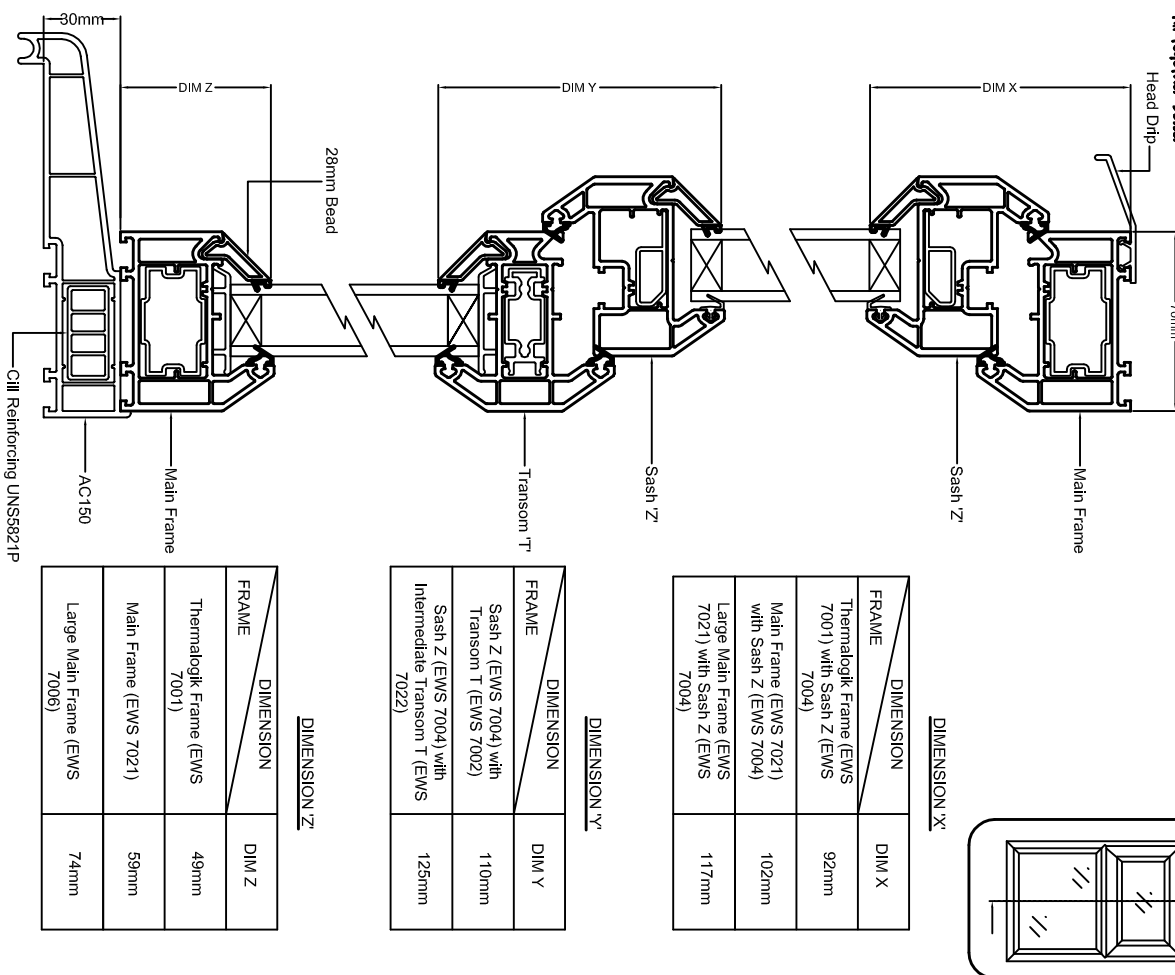

Outward Opening / Inward Glazed - Vertical Section

**DIMENSION X'**

FRAME	DIM X
Thermalogik Frame (EWS 7001) with Sash T (EWS 7005)	97mm
Main Frame (EWS 7021) with Sash T (EWS 7005)	107mm
Large Main Frame (EWS 7006) with Sash T (EWS 7005)	122mm

**DIMENSION Y'**

FRAME	DIM Y
Sash T (EWS 7005) with Transom Z (EWS 7003)	117mm
Sash T (EWS 7005) with Intermediate Transom Z (EWS 7023)	132mm

**DIMENSION Z'**

FRAME	DIM Z
Thermalogik Frame (EWS 7001)	50mm
Intermediate Main Frame (EWS 7021)	60mm
Large Main Frame (EWS 7006)	75mm

Outward Opening / Outward Glazed - Vertical Section

**DIMENSION X'**

FRAME	DIM X
Thermalogik Frame (EWS 7001) with Sash Z (EWS 7004)	92mm
Main Frame (EWS 7021) with Sash Z (EWS 7004)	102mm
Large Main Frame (EWS 7021) with Sash Z (EWS 7004)	117mm

**DIMENSION Y'**

FRAME	DIM Y
Sash Z (EWS 7004) with Transom T (EWS 7002)	110mm
Sash Z (EWS 7004) with Intermediate Transom T (EWS 7022)	125mm

**DIMENSION Z'**

FRAME	DIM Z
Thermalogik Frame (EWS 7001)	49mm
Main Frame (EWS 7021)	59mm
Large Main Frame (EWS 7006)	74mm