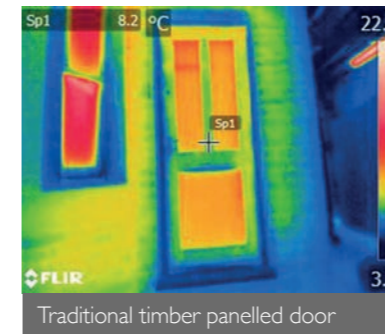

19% More thermally efficient than a 48mm solid timber core composite door.

17% More thermally efficient than a 44mm traditional timber panelled door.

Doors were tested at the University of Salford's Energy House. This represents a typical Salford 1919 terraced house and its construction represents 21% of the UK's current housing stock. The house has been reconstructed in a fully environmentally controllable chamber, in which climatic conditions can be maintained, varied, repeated and patterns monitored. For the test, the inside temperature of the Energy House was 25°C with an exterior temperature of 5°C.