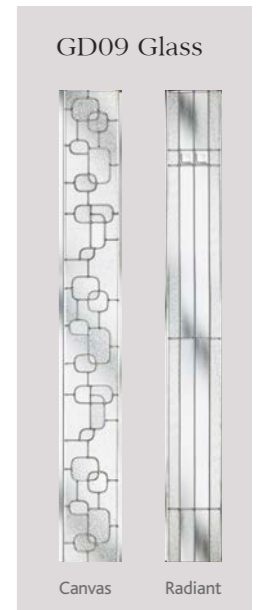

GD02
Left/Centre/Right Available
Glass options on next page

GD03

GD04
Available in left and right

GD05

more glass designs
on page 17

GD06
Left/Centre/Right Available
Glass options on next page

Infinity
Collection

new

GD08

Door Styles

Our Infinity Collection is an addition to our already popular contemporary Esprit range. These on-trend grooved door styles will make a statement on your home.

GD07

GD09
Left/Centre/Right Available