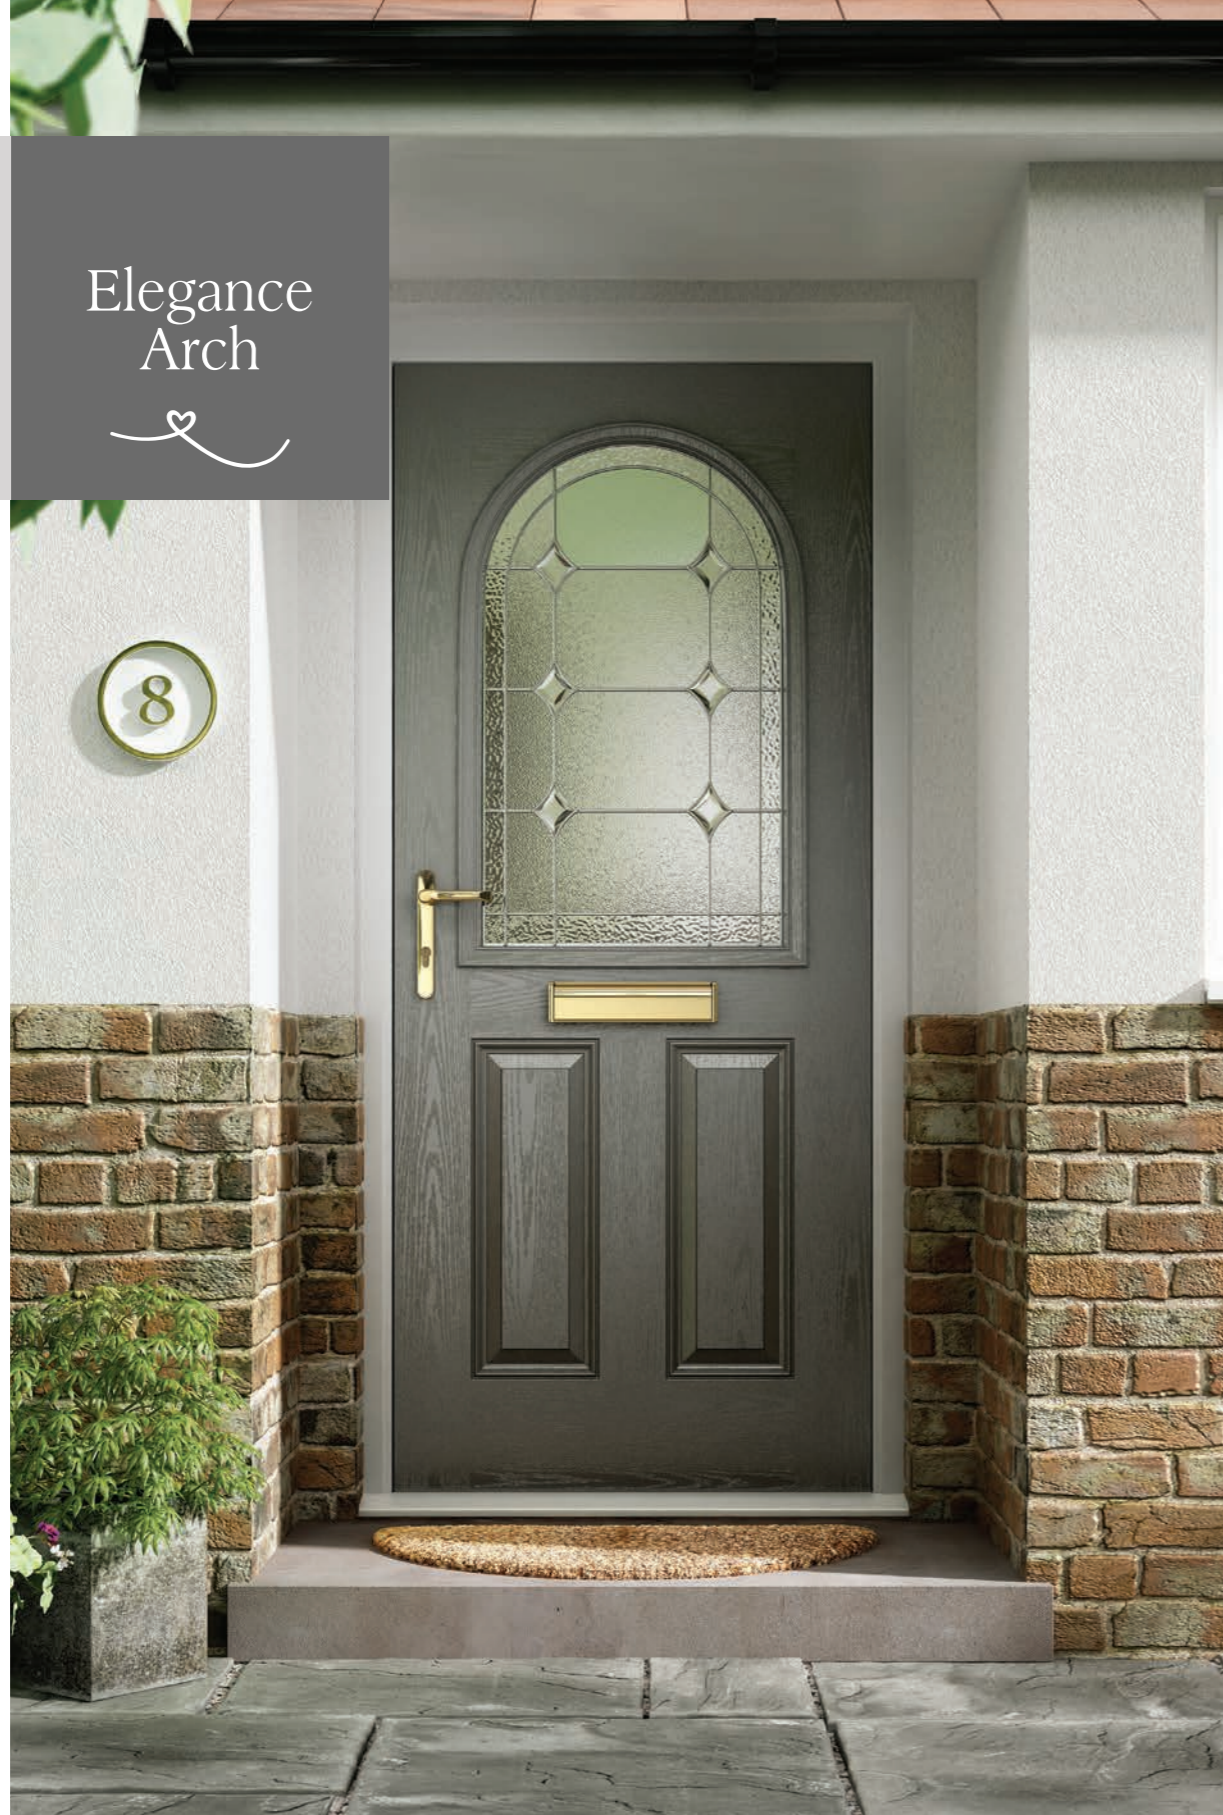

S

Elegance Arch

Elegance Arch lets light flood into your home whilst giving a softer feel from the stylish curved design. A large, single glazed panel highlights the delicate intricacies of the glass within.