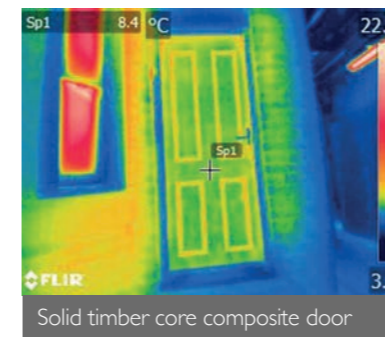

19% More thermally efficient than a 48mm solid timber core composite door.

17% More thermally efficient than a 44mm traditional timber panelled door.

Doors were tested at the University of Salford's Energy House. This represents a typical Salford 1919 terraced house and its construction represents 21% of the UK's current housing stock. The house has been reconstructed in a fully environmentally controllable chamber, in which climatic conditions can be maintained, varied, repeated and patterns monitored. For the test, the inside temperature of the Energy House was 25°C with an exterior temperature of 5°C.